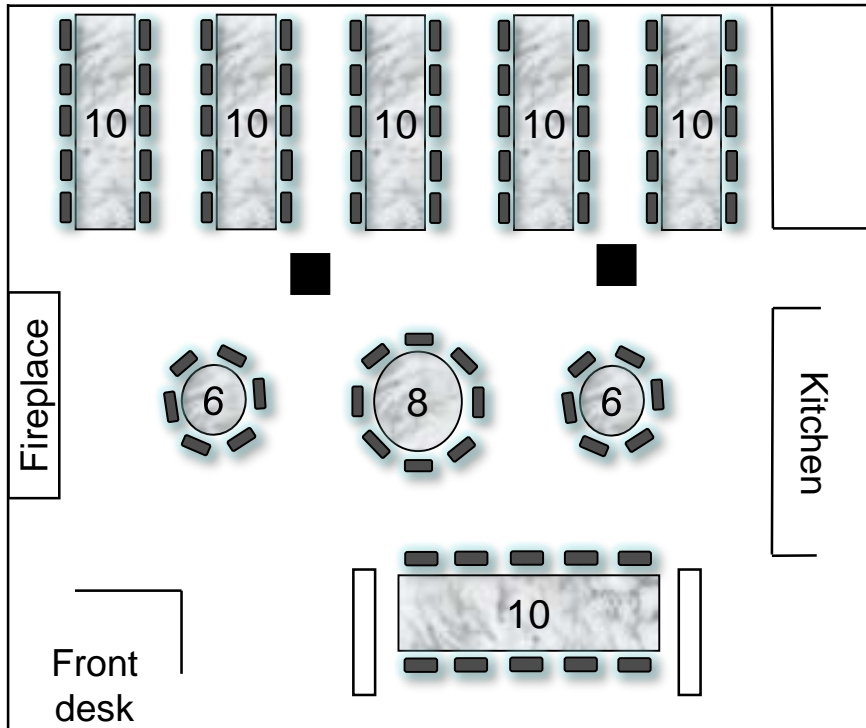

ATELIER MAÎTRE ALBERT

RESTAURANT AVEC GUY SAVOY

• RESTAURANT MAP •

Atelier Maître Albert, Guy Savoy's pâtisserie, is located in the heart of old Paris, not far from Notre Dame, on left bank.

• SALLE CHEMINÉE • 'FIREPLACE' ROOM

Configuration for 60 to 90 people

A large room, with a monumental fireplace on the one side
and the spit of the roasting pan on the other side

• SALON VINOOTHÈQUE • 'VINOOTHÈQUE' ROOM

Configuration for 20 to 30 people on a long table

The perfect place to sit down around a longue table

• SALON BIBLIOTHÈQUE • 'BOOKROOM'

Configuration for 16 people on a square table

ATELIER MAÎTRE ALBERT
RESTAURANT AVEC GUY SAVOY

● ACCES MAP ●

ATELIER MAÎTRE ALBERT