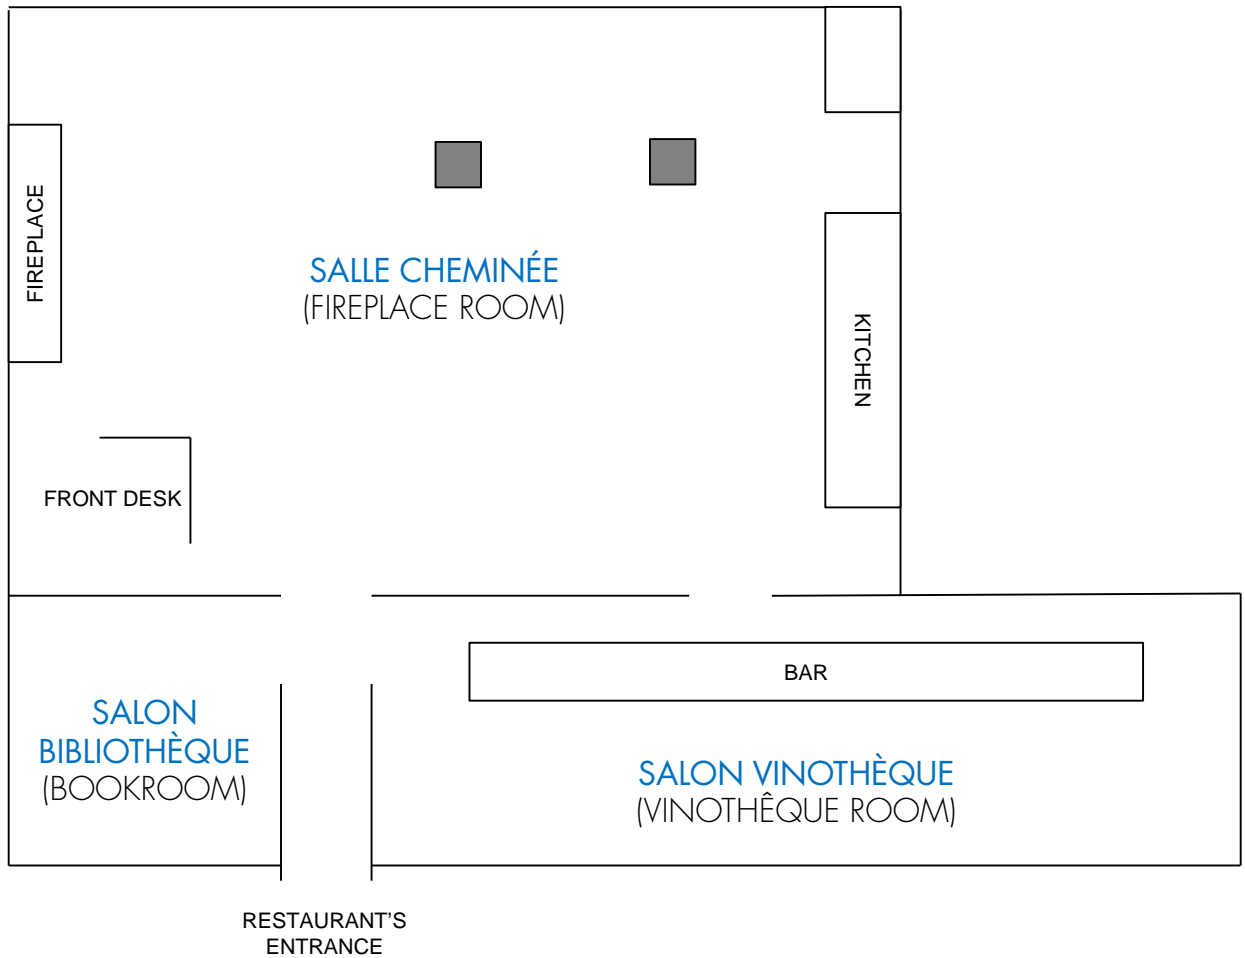

ATELIER MAÎTRE ALBERT

RESTAURANT AVEC GUY SAVOY

OUR DINNING ROOMS IN 'GROUP' CONFIGURATION

PROFESSIONAL MEETINGS • COCKTAILS • LUNCHEAS AND DINNERS

ATELIER MAÎTRE ALBERT

1, rue Maître Albert – 75005 Paris – Tel: 01 85 15 22 87
ateliermaitrealbert@guysavoy.com – www.ateliermaitrealbert.com
Parking valet. Climatisation. Wifi. Screen, videoprojector sono

ATELIER MAÎTRE ALBERT

RESTAURANT AVEC GUY SAVOY

• RESTAURANT MAP •

Atelier Maître Albert, Guy Savoy's pâtisserie, is located in the heart of old Paris, not far from Notre Dame, on left bank.

• SALLE CHEMINÉE • 'FIREPLACE' ROOM

Configuration for 60 to 90 people

A large room, with a monumental fireplace on the one side
and the spit of the roasting pan on the other side

• SALON VINOOTHÈQUE • 'VINOOTHÈQUE' ROOM

Configuration for 20 to 30 people on a long table

The perfect place to sit down around a longue table

• SALON BIBLIOTHÈQUE • 'BOOKROOM'

Configuration for 16 people on a square table

ATELIER MAÎTRE ALBERT
RESTAURANT AVEC GUY SAVOY

● ACCES MAP ●

ATELIER MAÎTRE ALBERT